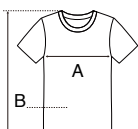

COMPOSITION 100% polyester

SIZES XS-XXL

WEIGHT 135 g/m²

TARIC CODE 61099020

PACKAGING 10

CARTON 100

KIDS Contest Kids

AN anthracite

BK black

GRFL green fluo

NY navy

ORFL orange fluo

PIFL pink fluo

RB royal blue

RD red

TB turquoise

WH white

YEFL yellow fluo

SIZE GUIDE

	XS	S	M	L	XL	XXL
A	46,00	48,00	51,00	54,00	57,00	60,00
B	66,00	68,00	70,00	72,00	74,00	76,00